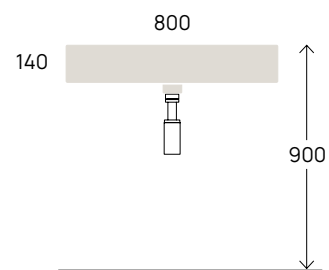

cm

71
80

Applight 80 art. AP8047

81
90