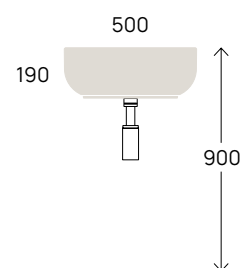

Applight 50 art. AP5037

Applight 50 art. AP5047

Acqualight art. 5058

Pass 50 art. PS50L

SOSPESO

wall mounted / suspendu / wandhängend

cm

51
60