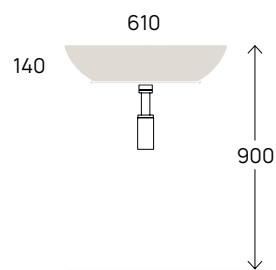

SOSPESO

wall mounted / suspendu / wandhängend

cm

51
60