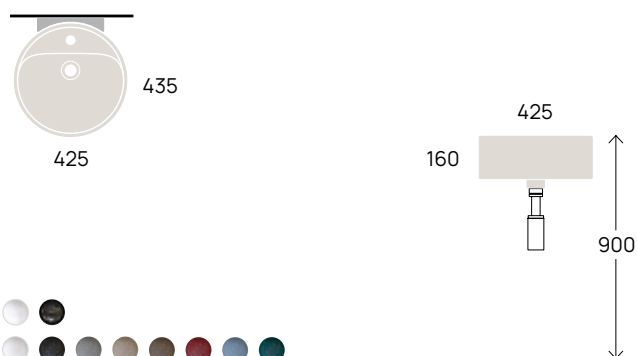

20
40

Miniwash 25 art. MWL25

Pass 40x22 art. PS40LD

Miniwash 40 art. MWL40 + MWS40

41
50

TwinSet Slim 42 art. TW42S + TS01/42

SOSPESO

wall mounted / suspendu / wandhängend