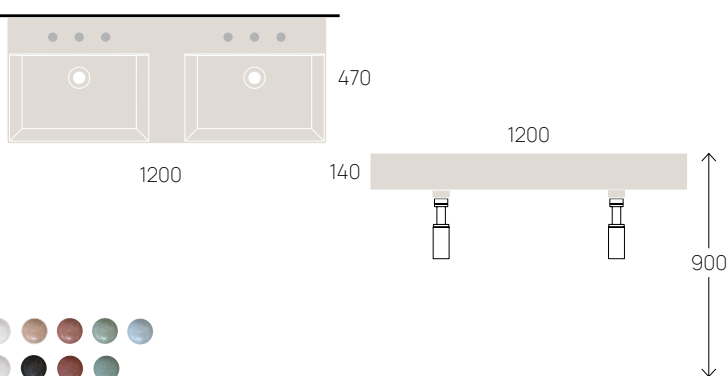

91
100

Acquagrande 100 art. 5051

101
130

Bloom 105 art. BM105L

NudaFlat 120 art. ND120L

Applight 120 art. AP120L

SOSPESO

wall mounted / suspendu / wandhängend