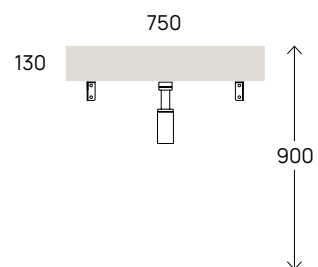

wall mounted / suspendu / wandhängend

cm

71
80

NudaSlim 75 art. ND75L

NudaSlim 75 art. ND75PR

Miniwash 75 art. MW75S

Miniwash 75 art. MWL75 + MWS

cm