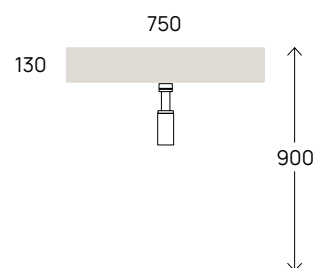

wall mounted / suspendu / wandhängend

cm

71
80

NudaSlim 75 art. ND75L

NudaSlim 75 art. ND75PR

Miniwash 75 art. MW75S

Miniwash 75 art. MWL75 + MWS

cm