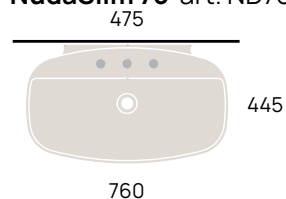

wall mounted / suspendu / wandhängend

cm

71
80

NudaSlim 75 art. ND75L

NudaSlim 75 art. ND75PR

Miniwash 75 art. MW75S

Miniwash 75 art. MWL75 + MWS

cm