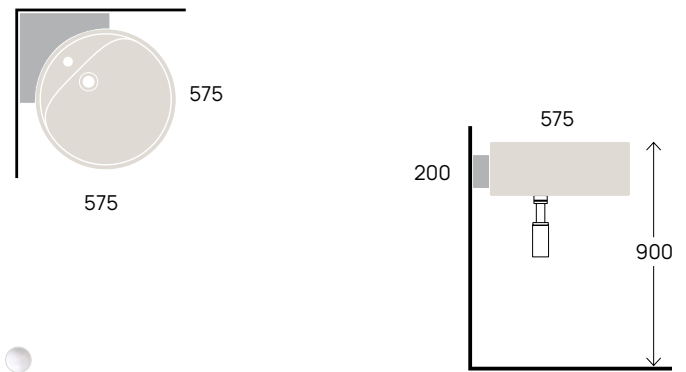

Volo 52 art. VL52L