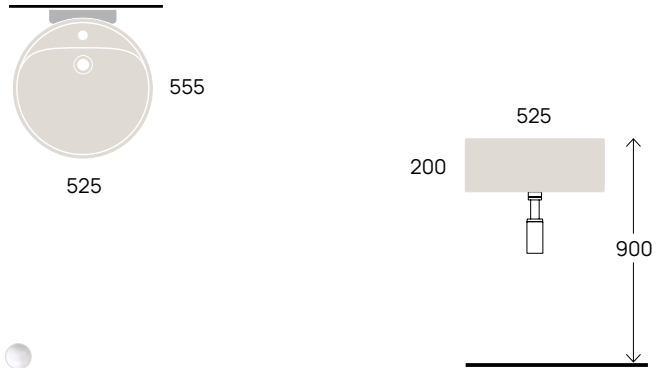

Twin Set 52 art. 5050/S + TS01/52

Twin Set 52 art. 5050/S + TS02/52