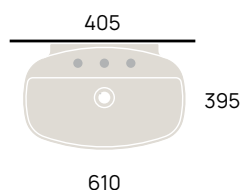

SOSPESO

wall mounted / suspendu / wandhängend

cm

51
60