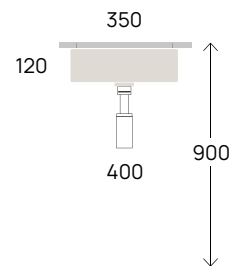

cm

40
59

Miniwash 40 art. MW40SP