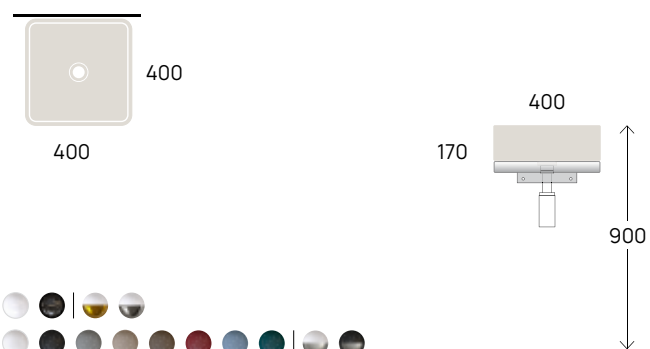

20
40

Miniwash 25 art. MWL25

Pass 40x22 art. PS40LD

Miniwash 40 art. MWL40 + MWS40

41
50

TwinSet Slim 42 art. TW42S + TS01/42

SOSPESO

wall mounted / suspendu / wandhängend