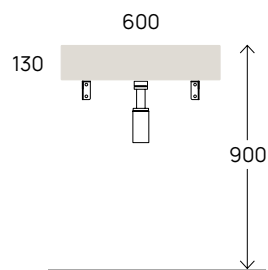

Applight 60 art. AP6037

Applight 60 art. AP6047

SOSPESO

wall mounted / suspendu / wandhängend

cm

51
60

Miniwash 60 art. MWL60 + MWS

Miniwash 60 art. MW60S