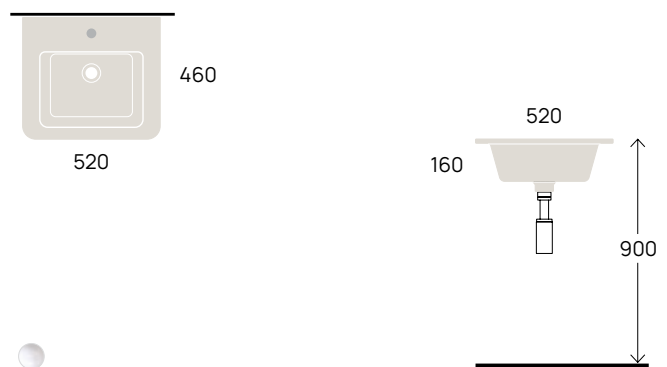

Monò 54 art. MN54L