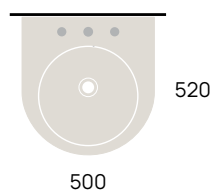

Applight 50 art. AP5037

Applight 50 art. AP5047

Acqualight art. 5058

Pass 50 art. PS50L

SOSPESO

wall mounted / suspendu / wandhängend

cm

51
60