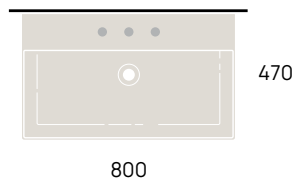

Applight 80 art. AP8047