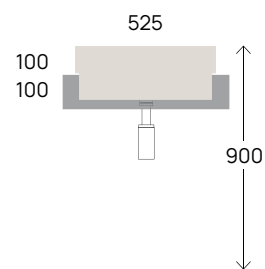

Twin Set 42 art. 5054/42

Roll 56 art. RL56S

50
59

Twin Set 52 art. 5054

SOTTOPIANO

undercounter / sous-plan / Unterbau

Miniwash 40 art. MW40SP _ Bianco

Twin Set 42 art. 5057 _ Bianco