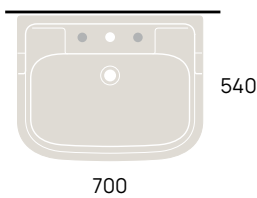

SOSPESO

wall mounted / suspendu / wandhängend

cm

61
70