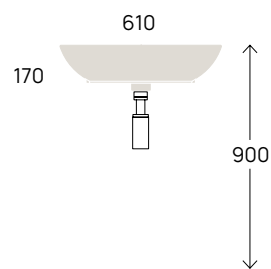

SOSPESO

wall mounted / suspendu / wandhängend

cm

51
60