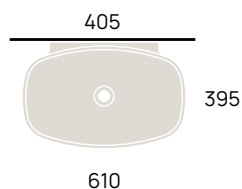

NudaSlim 60 art. ND60PR