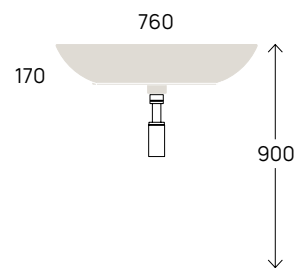

wall mounted / suspendu / wandhängend

cm

71
80

NudaSlim 75 art. ND75L

NudaSlim 75 art. ND75PR

Miniwash 75 art. MW75S

Miniwash 75 art. MWL75 + MWS

cm