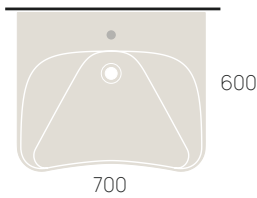

SOSPESO

wall mounted / suspendu / wandhängend

cm

61
70