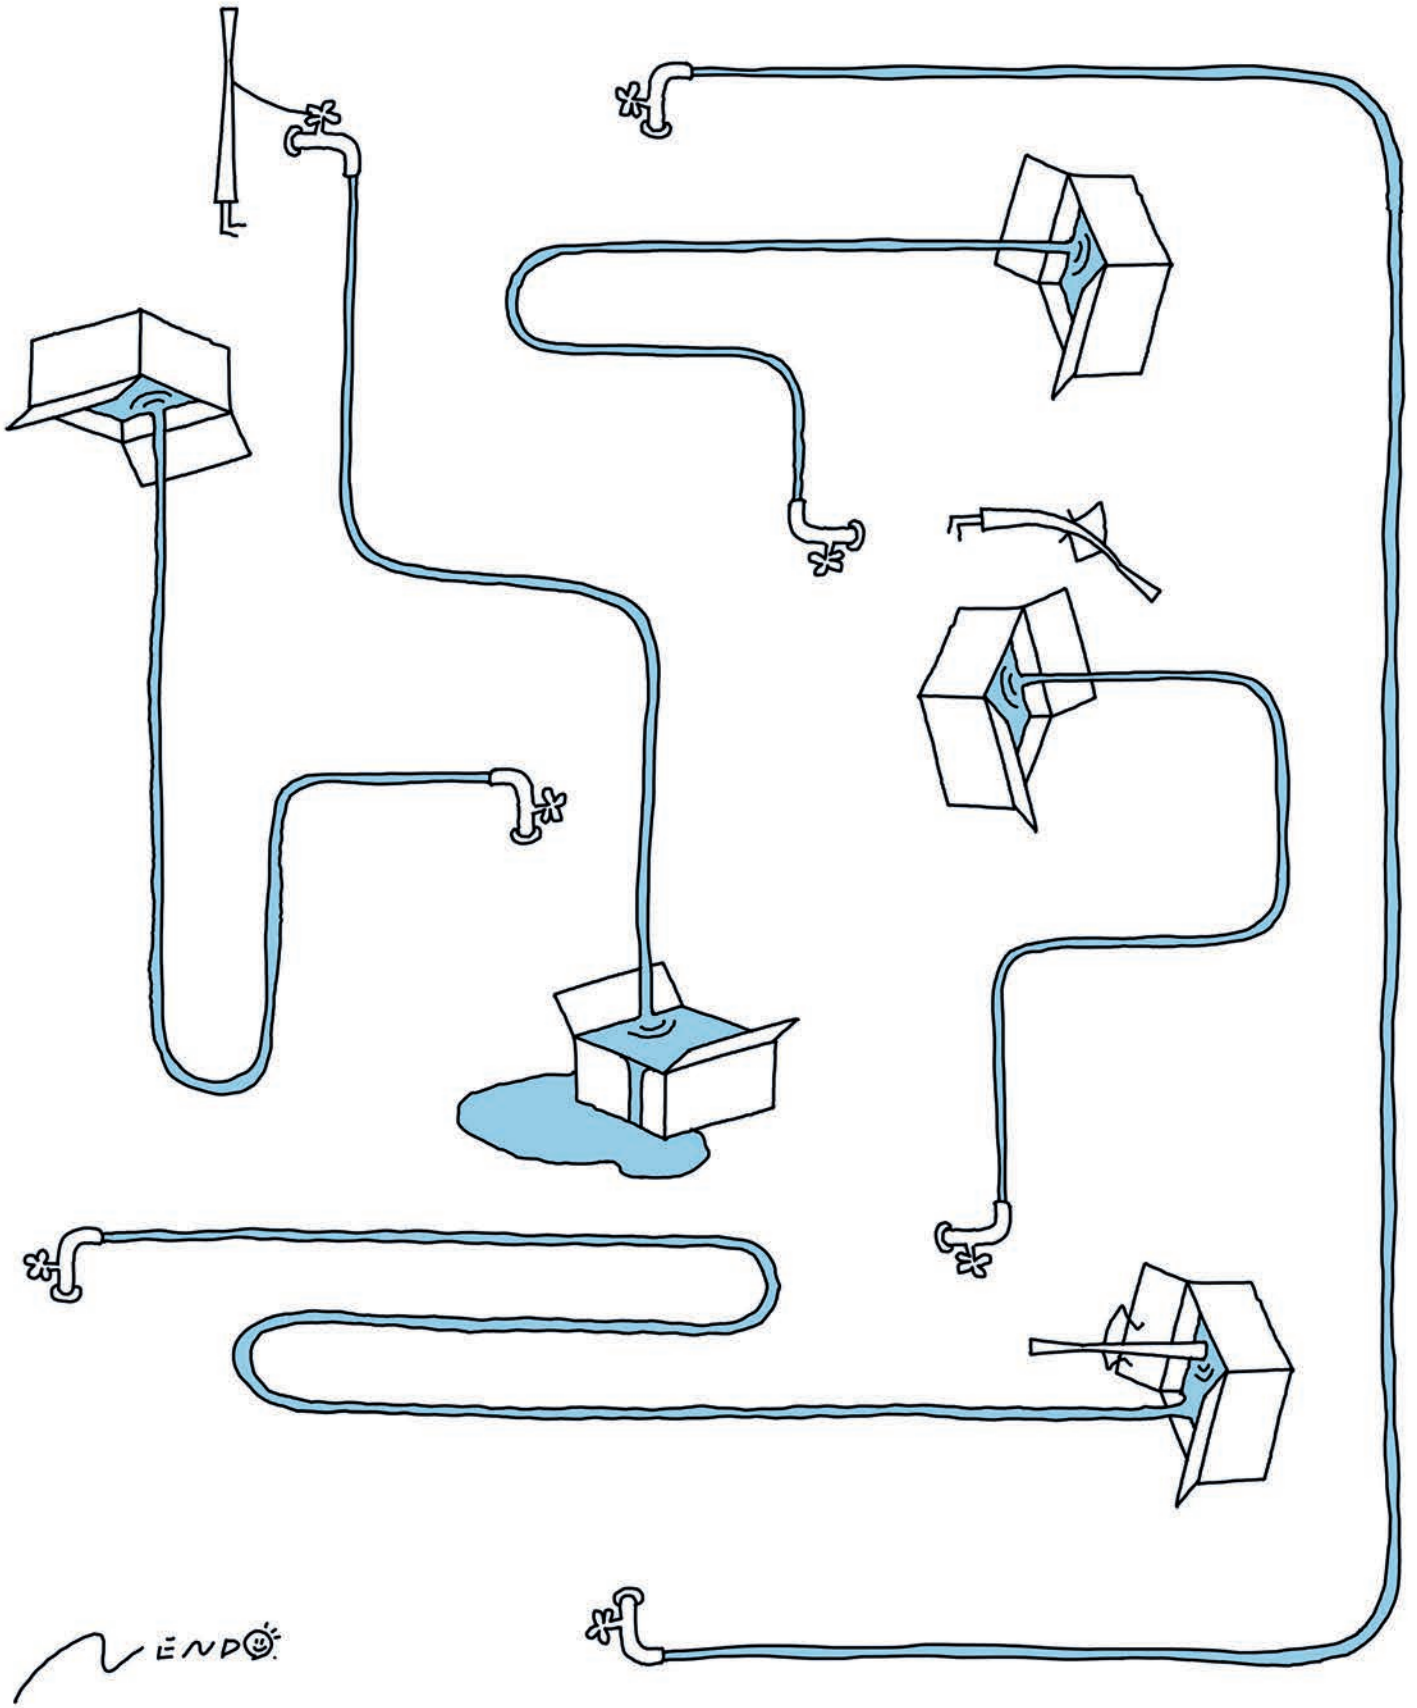

# ➔ FLAMINIA.

ENDO ☺

# BOX

NENDO

La linea di lavabi da appoggio Box, disegnata da Nendo, gioca sul concetto di "unboxing". Disponibile in vari colori e in due forme, rettangolare e quadrata, il lavabo presenta spessori sottili e linee nette che si estendono oltre la sagoma della scatola per assumere le sembianze di due ali.

The Box, a line of countertop washbasins designed by Nendo, develops the "unboxing" concept. Available in various colors and in two shapes, rectangular and square, the sink has thin thicknesses and clear lines that go beyond the shape of a box to assume the appearance of two wings.

The Play collection, with its neutral shape and square lines with rounded corners, can be easily inserted into any type of environment and it is expanded with the introduction of back-to-wall sanitary ware and the freestanding bathtub.